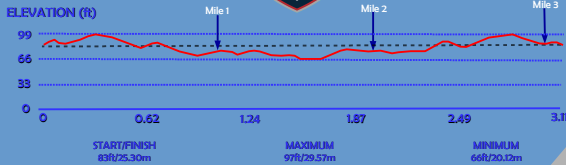

bluecheetah

Holiday Running Series

5 kilometers = 3.10685mi

Aberdeen, MD

39°30'43.47", -76°09'50.89"
(WGS84)

Certified Course
#MD17007NP

Effective Dates:
2-16-17 thru 12-31-27

Notes:

Measurement points are marked with a nail/washer where permitted
Route line represents measurement along the Shortest Possible Route
Point notations are in relation to the runner's direction of travel
Course has curb to curb access except where otherwise noted
Measurement assumes no parked vehicles on course

Measured on:

Feb. 15th, 2017

By:

Nathan Porch

Start/Finish: 39°30'43.47", -76°09'50.89"

On N. Parke St. heading SSW. (A)26'4" S of the stop sign on Franklin St. heading E, 39'2" N of the stop sign on N. Parke St. heading N.

Mile 1: 39°30'03.69", -76°10'24.42"

On Carol Ave. heading NW, even with pole #19788, across street from house #209

Mile 2: 39°30'16.32", -76°10'33.97"

On Edmund St. heading NE, just prior to James St. turn, even with pole #79111