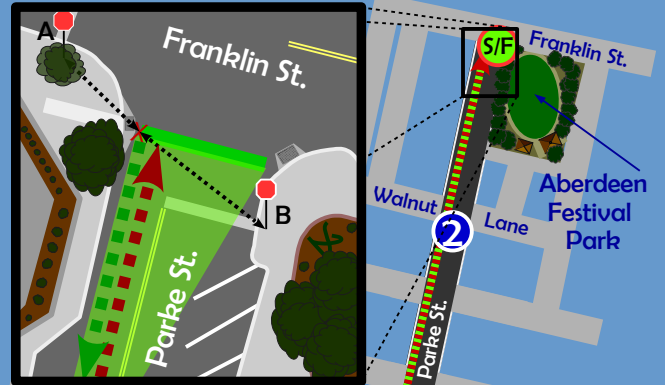

Start/Finish: 39°30'43.47", -76°09'50.89"

On N. Parke St. heading SSW. (A)26'4" S of the stop sign on Franklin St. heading E, 39'2" N of the stop sign on N. Parke St. heading N.

Mile 1: 39°30'03.69", -76°10'24.42"

On Carol Ave. heading NW, even with pole #19788, across street from house #209

Mile 2: 39°30'16.32", -76°10'33.97"

On Edmund St. heading NE, just prior to James St. turn, even with pole #79111

Mile 3: 39°30'38.38", -76°09'54.15"

On N. Parke St. heading NNE, 8' SE of the stop sign on Walnut Lane